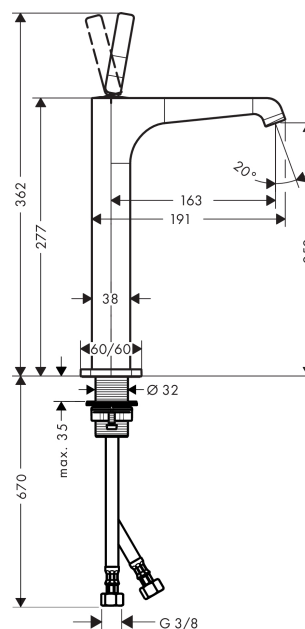

AXOR Citterio E
Single lever basin mixer 250 for washbowls with waste set
 Surfaces: **Chrome** Article Number: **36104000**

Description

product features

- consists of: single lever basin mixer, waste set
- ComfortZone 250
- projection 163 mm
- laminar spray
- flow rate at 3 bar: 5 l/min
- joystick ceramic cartridge
- suitable for continuous flow water heaters
- non-closing waste set
- connection dimension: DN15

Technology

Design awards

Product image

Scale drawing

Flowchart